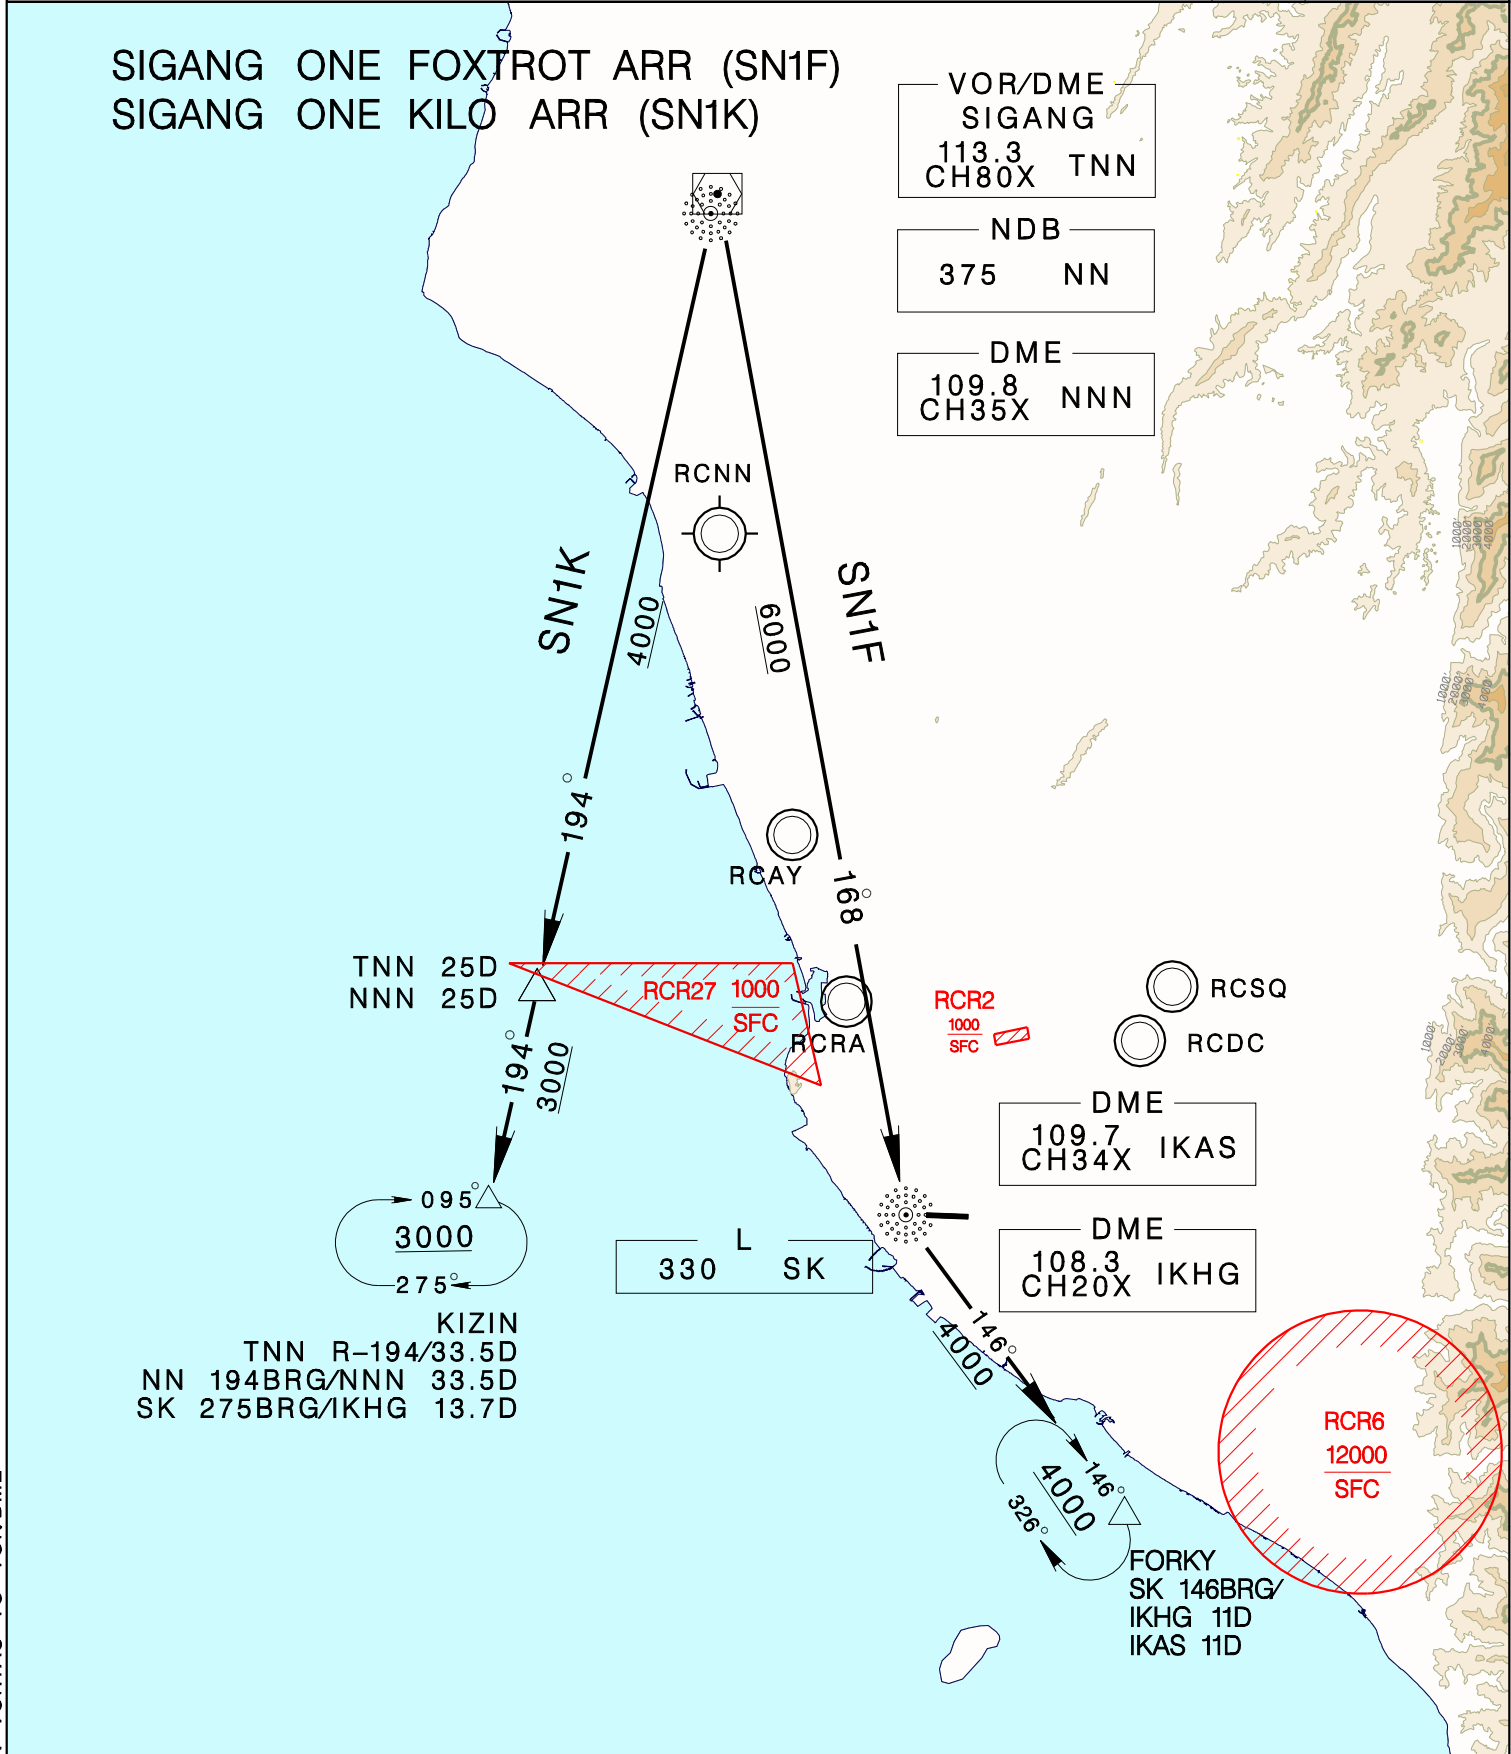

TAIPEI ACC 126.7	KAOHSIUNG APP 124.7 125.7	ATIS 127.8	VAR 3° W	
Apt Elev: 31'		Trans Level: FL130		
BEARINGS ARE MAGNETIC; DISTANCES ARE NAUTICAL MILES; ELEVATIONS, HEIGHTS IN FEET				

REV: CHG TNN VORTAC TO VOR/DME

SN1F:
Depart TNN/NN, track TNN R-168/NN 168BRG to SK, then track SK 146BRG to FORKY.

SN1K:
Depart TNN/NN, track TNN R-194/NN 194BRG to KIZIN.